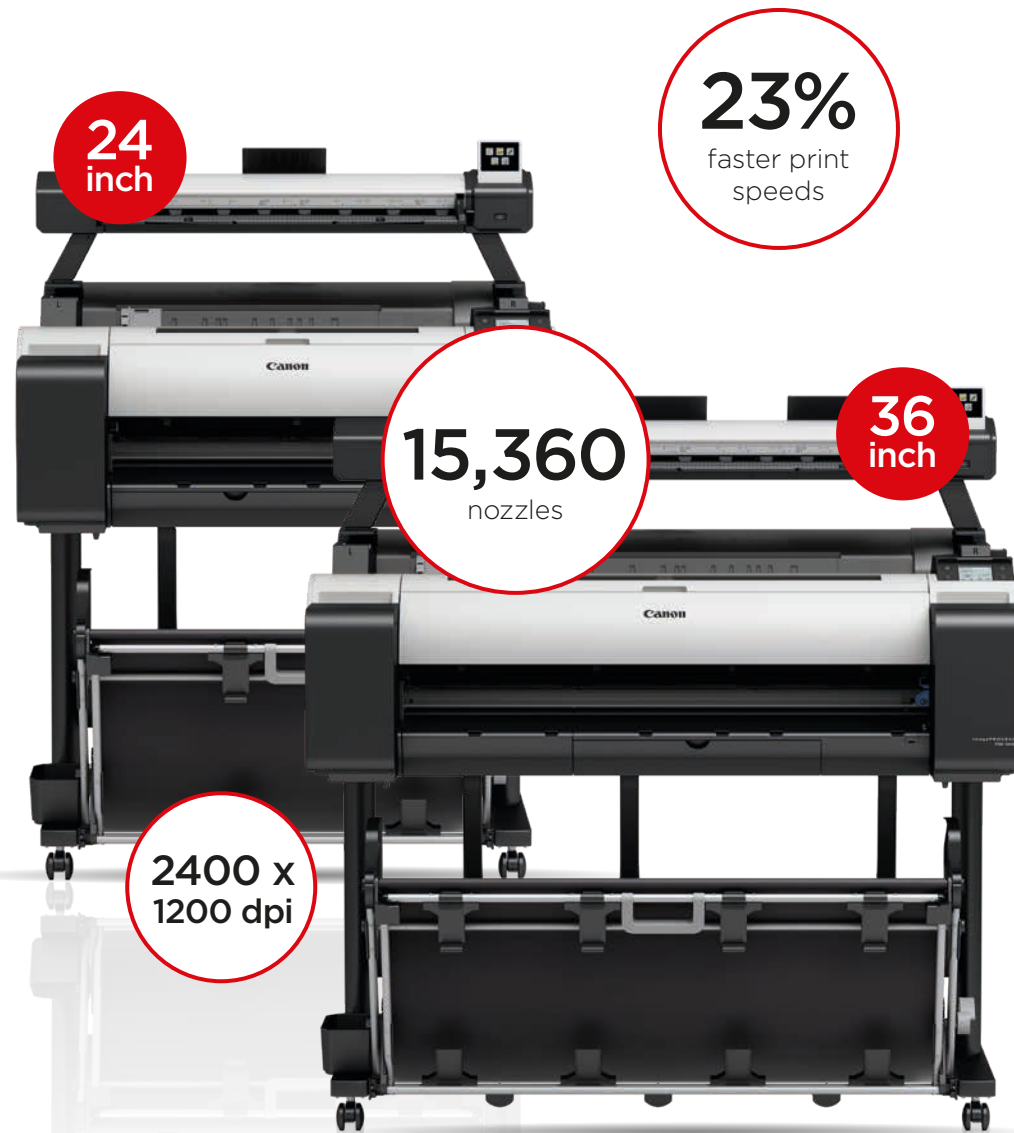

imagePROGRAF

TM-200 MFP L24ei

TM-300 MFP L36ei

Large format 36-inch and 24-inch multifunctional printers designed for fast, simultaneous high quality printing and precision scanning. A compact, user-friendly, front-loading design with an intuitive touch screen, enhanced security and 60% noise reduction makes them ideal for CAD, GIS and Poster production in all office environments.

36 inch and 24-inch large format MFPs for CAD, GIS and Poster production

- 5 colour Lucia TD Pigment Ink System (Black, Matt Black, Cyan, Magenta, Yellow)
- 2GB standard memory
- User-friendly, 3-inch flat panel touch screen display for scanner*
- Single roll capability
- 60% less operation noise due to dampened fans, fewer vibrations and streamlined cutting
- Lightweight and compact design with full front usability for easy operation
- SingleSensor* Technology delivers crystal clear lines and text, as well as bold colours
- Dedicated ScanApp Lei* Software boosts productivity with continuous scan and copy to cloud, USB and PC
- Ideal for indoor and outdoor applications including use of Water Resistant media
- Bundled Starter ink: 130ml (Matte Black) and 90ml (Black, Cyan, Magenta, Yellow)
- 130/300 ml ink tanks (available)